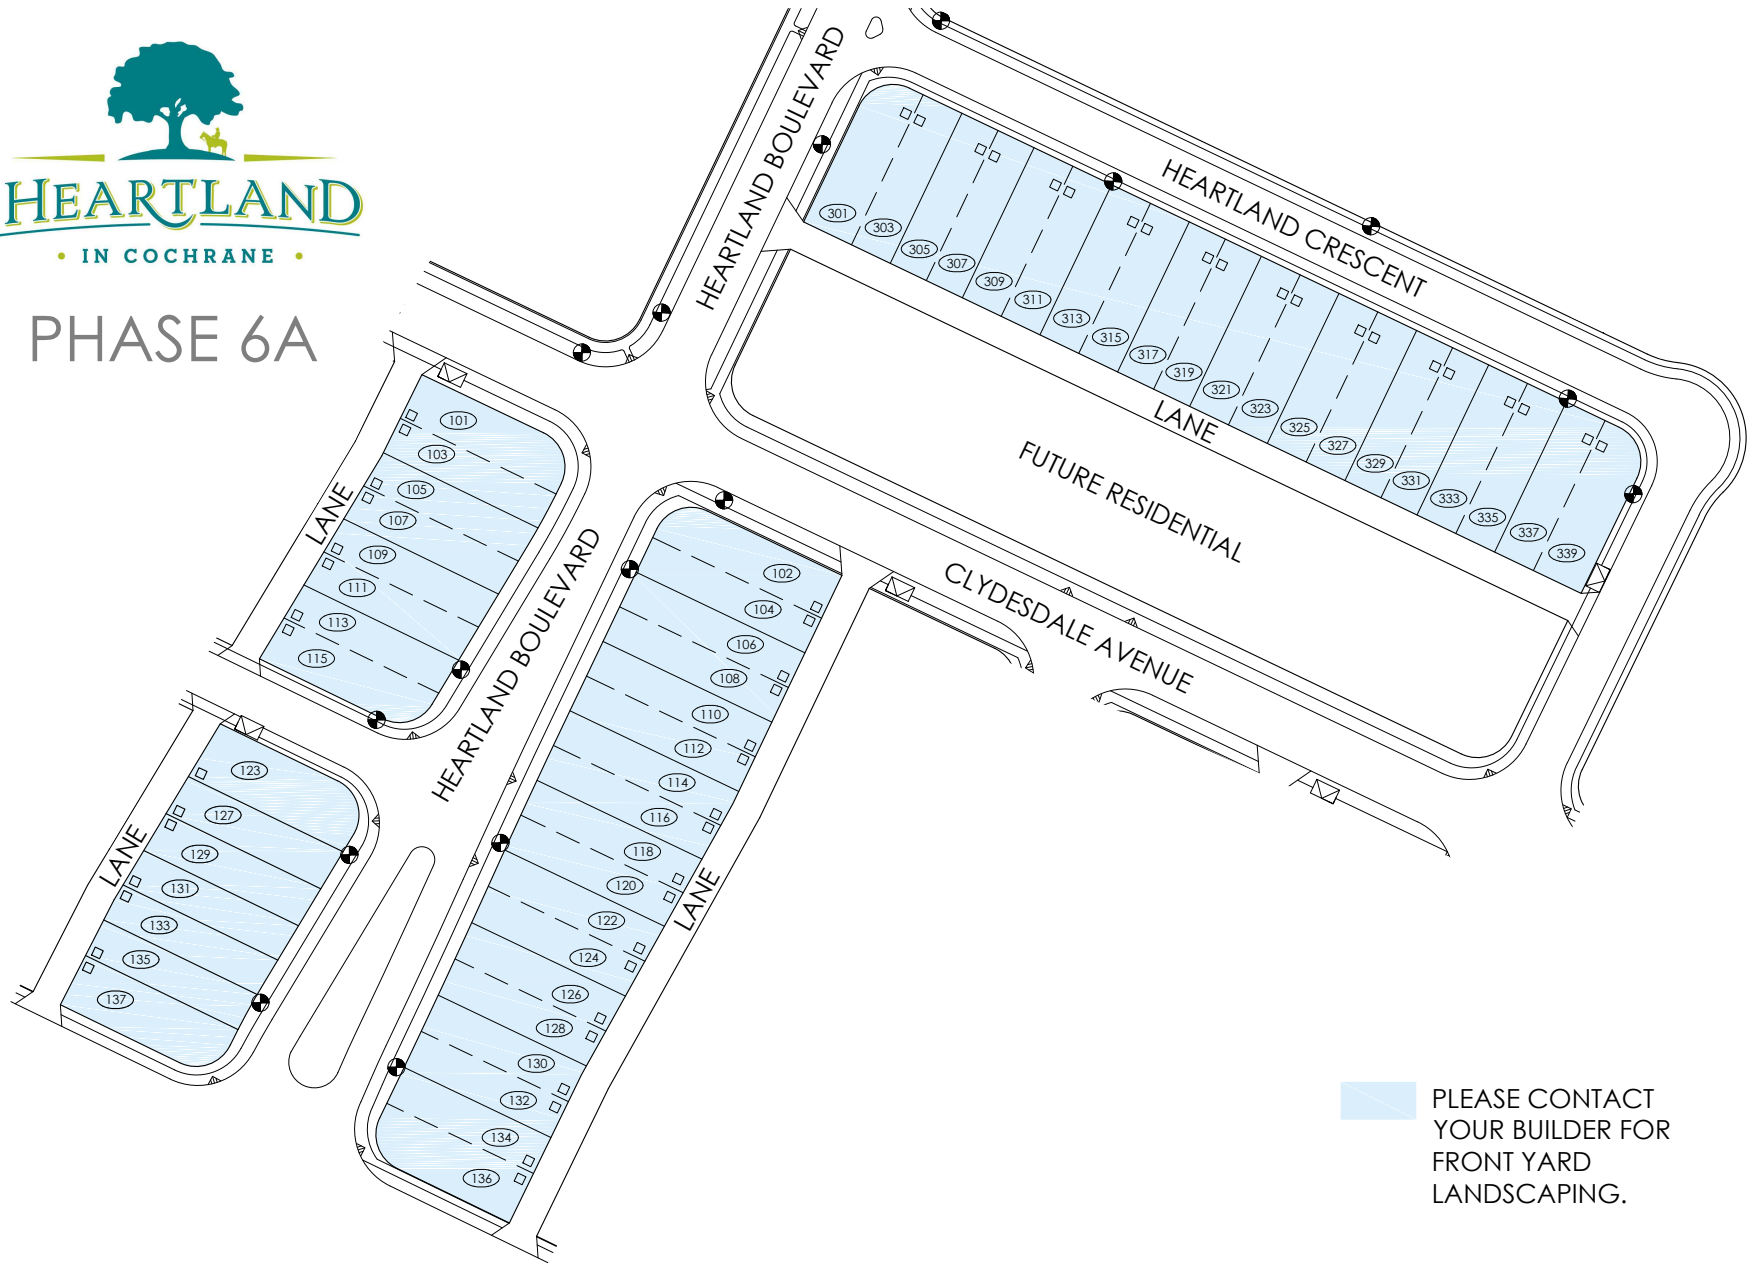

PHASE 6A

PLEASE CONTACT YOUR BUILDER FOR FRONT YARD LANDSCAPING.

NTS

LEGEND	
	STREETLIGHT
	MAILBOXES
	DRIVEWAY LOCATIONS
	MUNICIPAL ADDRESS